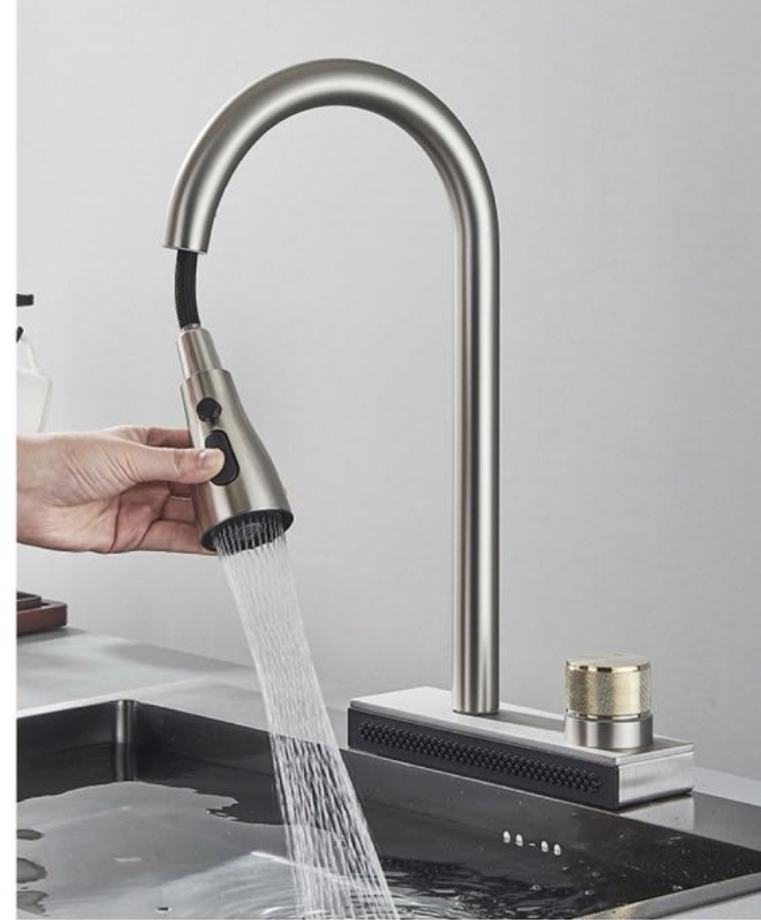

GV-6600 CH

GV - 4001 S

GV - 4001 G

GV - 4001 B

RAINANCE MODE

SMALL WAIST

WATER COLUMN

DOUBLE POLE PIECE