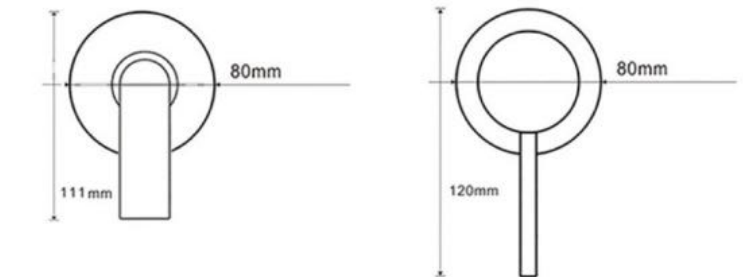

CHROME

STYLISH AND ELEGANT
MODELS ● ● ●

SIMPLE FASHION FOR
MODERN AND DIVERSIFIED
DECORATION