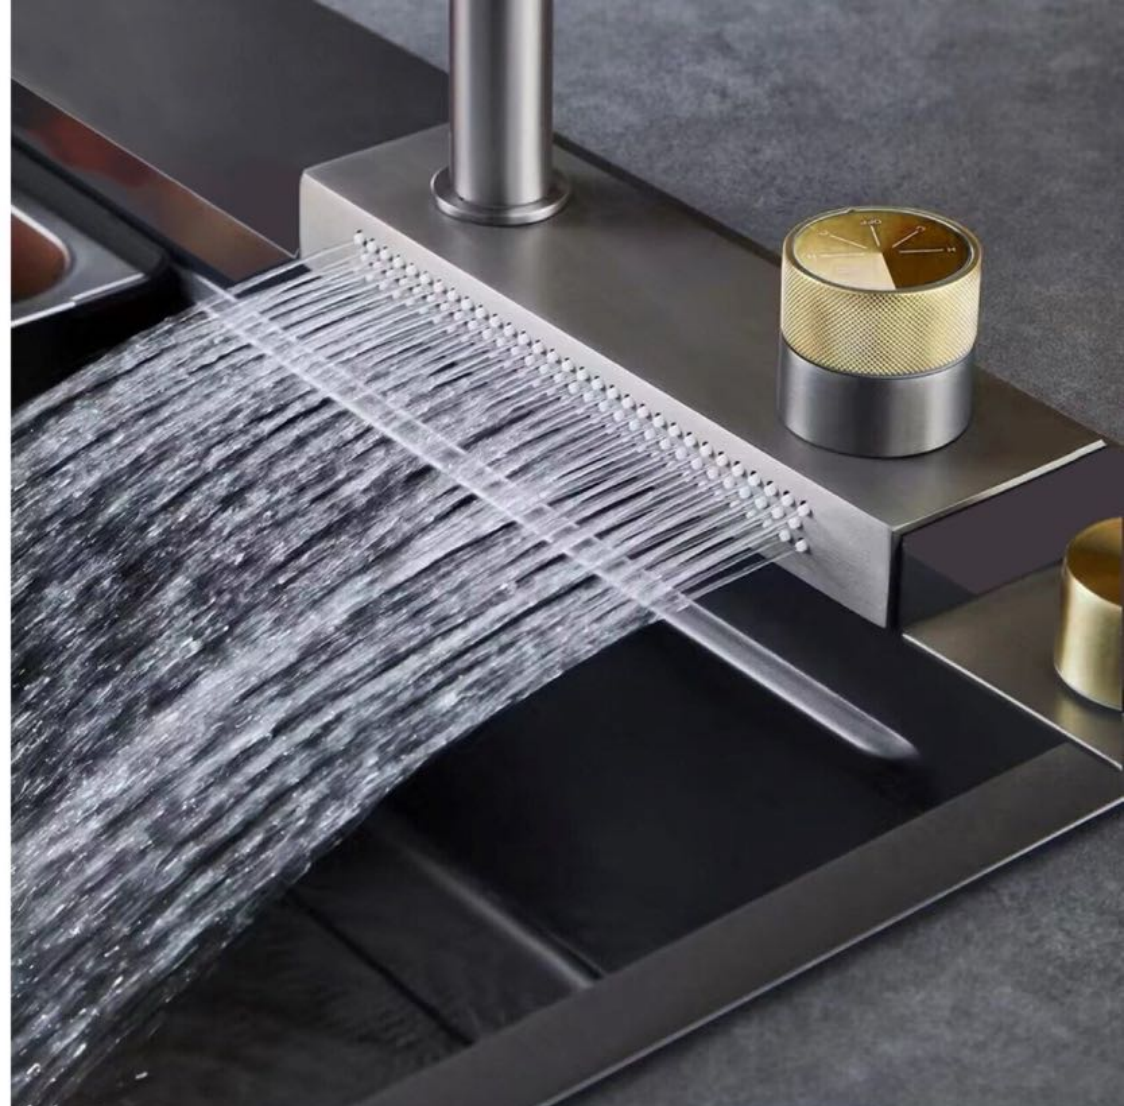

GV-6600 CH

GV - 4001 S

GV - 4001 G

GV - 4001 B

RAINANCE MODE

SMALL WAIST

WATER COLUMN

DOUBLE POLE PIECE

4 WATER OUTLET MODES
Fast switching

One-click switch Three-speed control

Easily switch between waterfall water
column water and blade water

GV - 5400 B

Calmly face all kinds of kitchen cleaning

90° vertical rotation

60cm pull distance

Hot and cold switching

GV - 5400 S

GV - 5500 B

GV - 5500 CP

GV - 5500 S

A work of art with quality

The main function of hand cream is similar to that of skin cream, and it is a combination for the purpose of tenderizing skin, especially the outermost stratum corneum, with moderate moisture. Its characteristic is that it can not only keep the balance of skin moisture, but also supplement important oily ingredients, hyaluronic moisturizing ingredients and moisture, and can be used as the carrier of active ingredients and medicines to be absorbed by the skin, so as to achieve the purpose of conditioning and nourishing the skin.